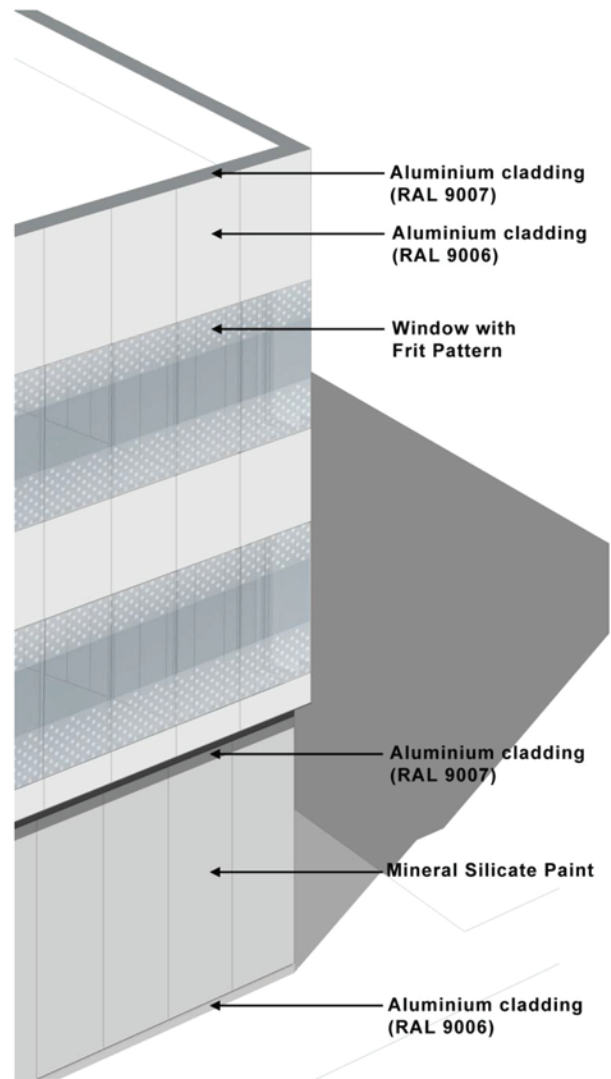

Key Plan

Aluminium Cladding (RAL9006)

Mineral Silicate Paint

Aluminium Cladding (RAL9007)

Vertical Blind

Stainless Steel in Satin Finish

Roof Floor Tiles

Windows with Frit Pattern

*Artistic Impression

(reference to Aesthetic Design Submission Stage 2)