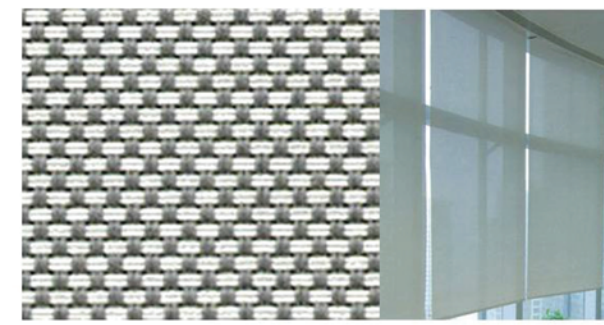

Key Plan

Aluminium Cladding (RAL9006)

Mineral Silicate Paint

Aluminium Cladding (RAL9007)

Vertical Blind

Stainless Steel in Satin Finish

Roof Floor Tiles

Windows with Frit Pattern

*Artistic Impression

(reference to Aesthetic Design Submission Stage 2)