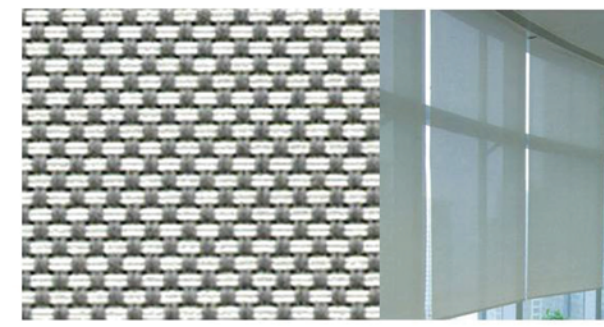

Key Plan

Aluminium Cladding (RAL9006)

Mineral Silicate Paint

Aluminium Cladding (RAL9007)

Vertical Blind

Stainless Steel in Satin Finish

Roof Floor Tiles

Windows with Frit Pattern

\*Artistic Impression

(reference to Aesthetic Design Submission Stage 2)