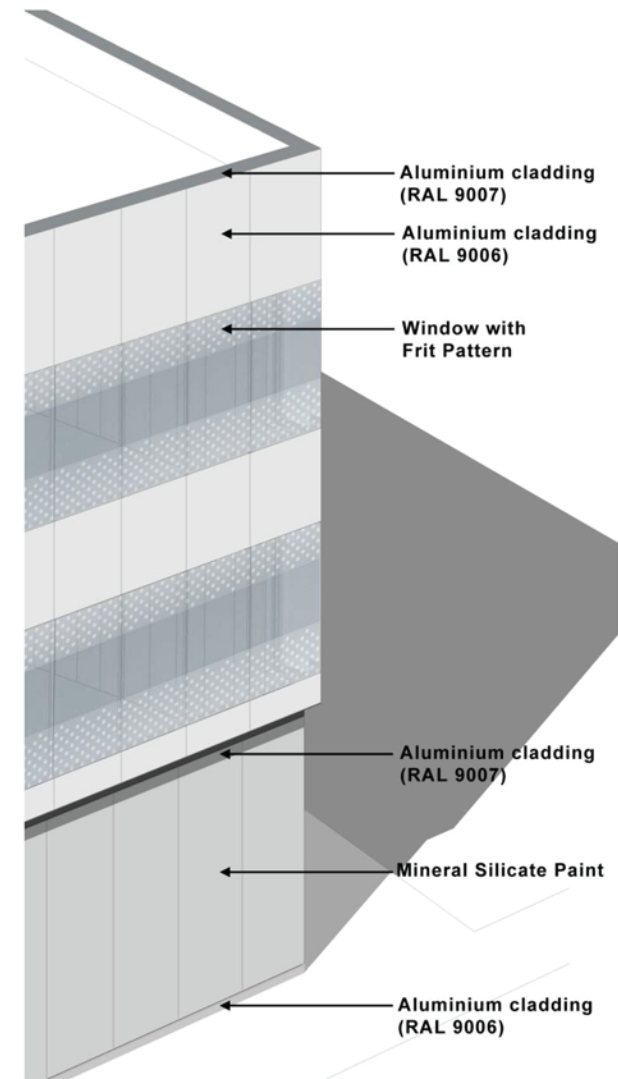

Key Plan

Aluminium Cladding (RAL9006)

Mineral Silicate Paint

Aluminium Cladding (RAL9007)

Vertical Blind

Stainless Steel in Satin Finish

Roof Floor Tiles

Windows with Frit Pattern

\*Artistic Impression

(reference to Aesthetic Design Submission Stage 2)