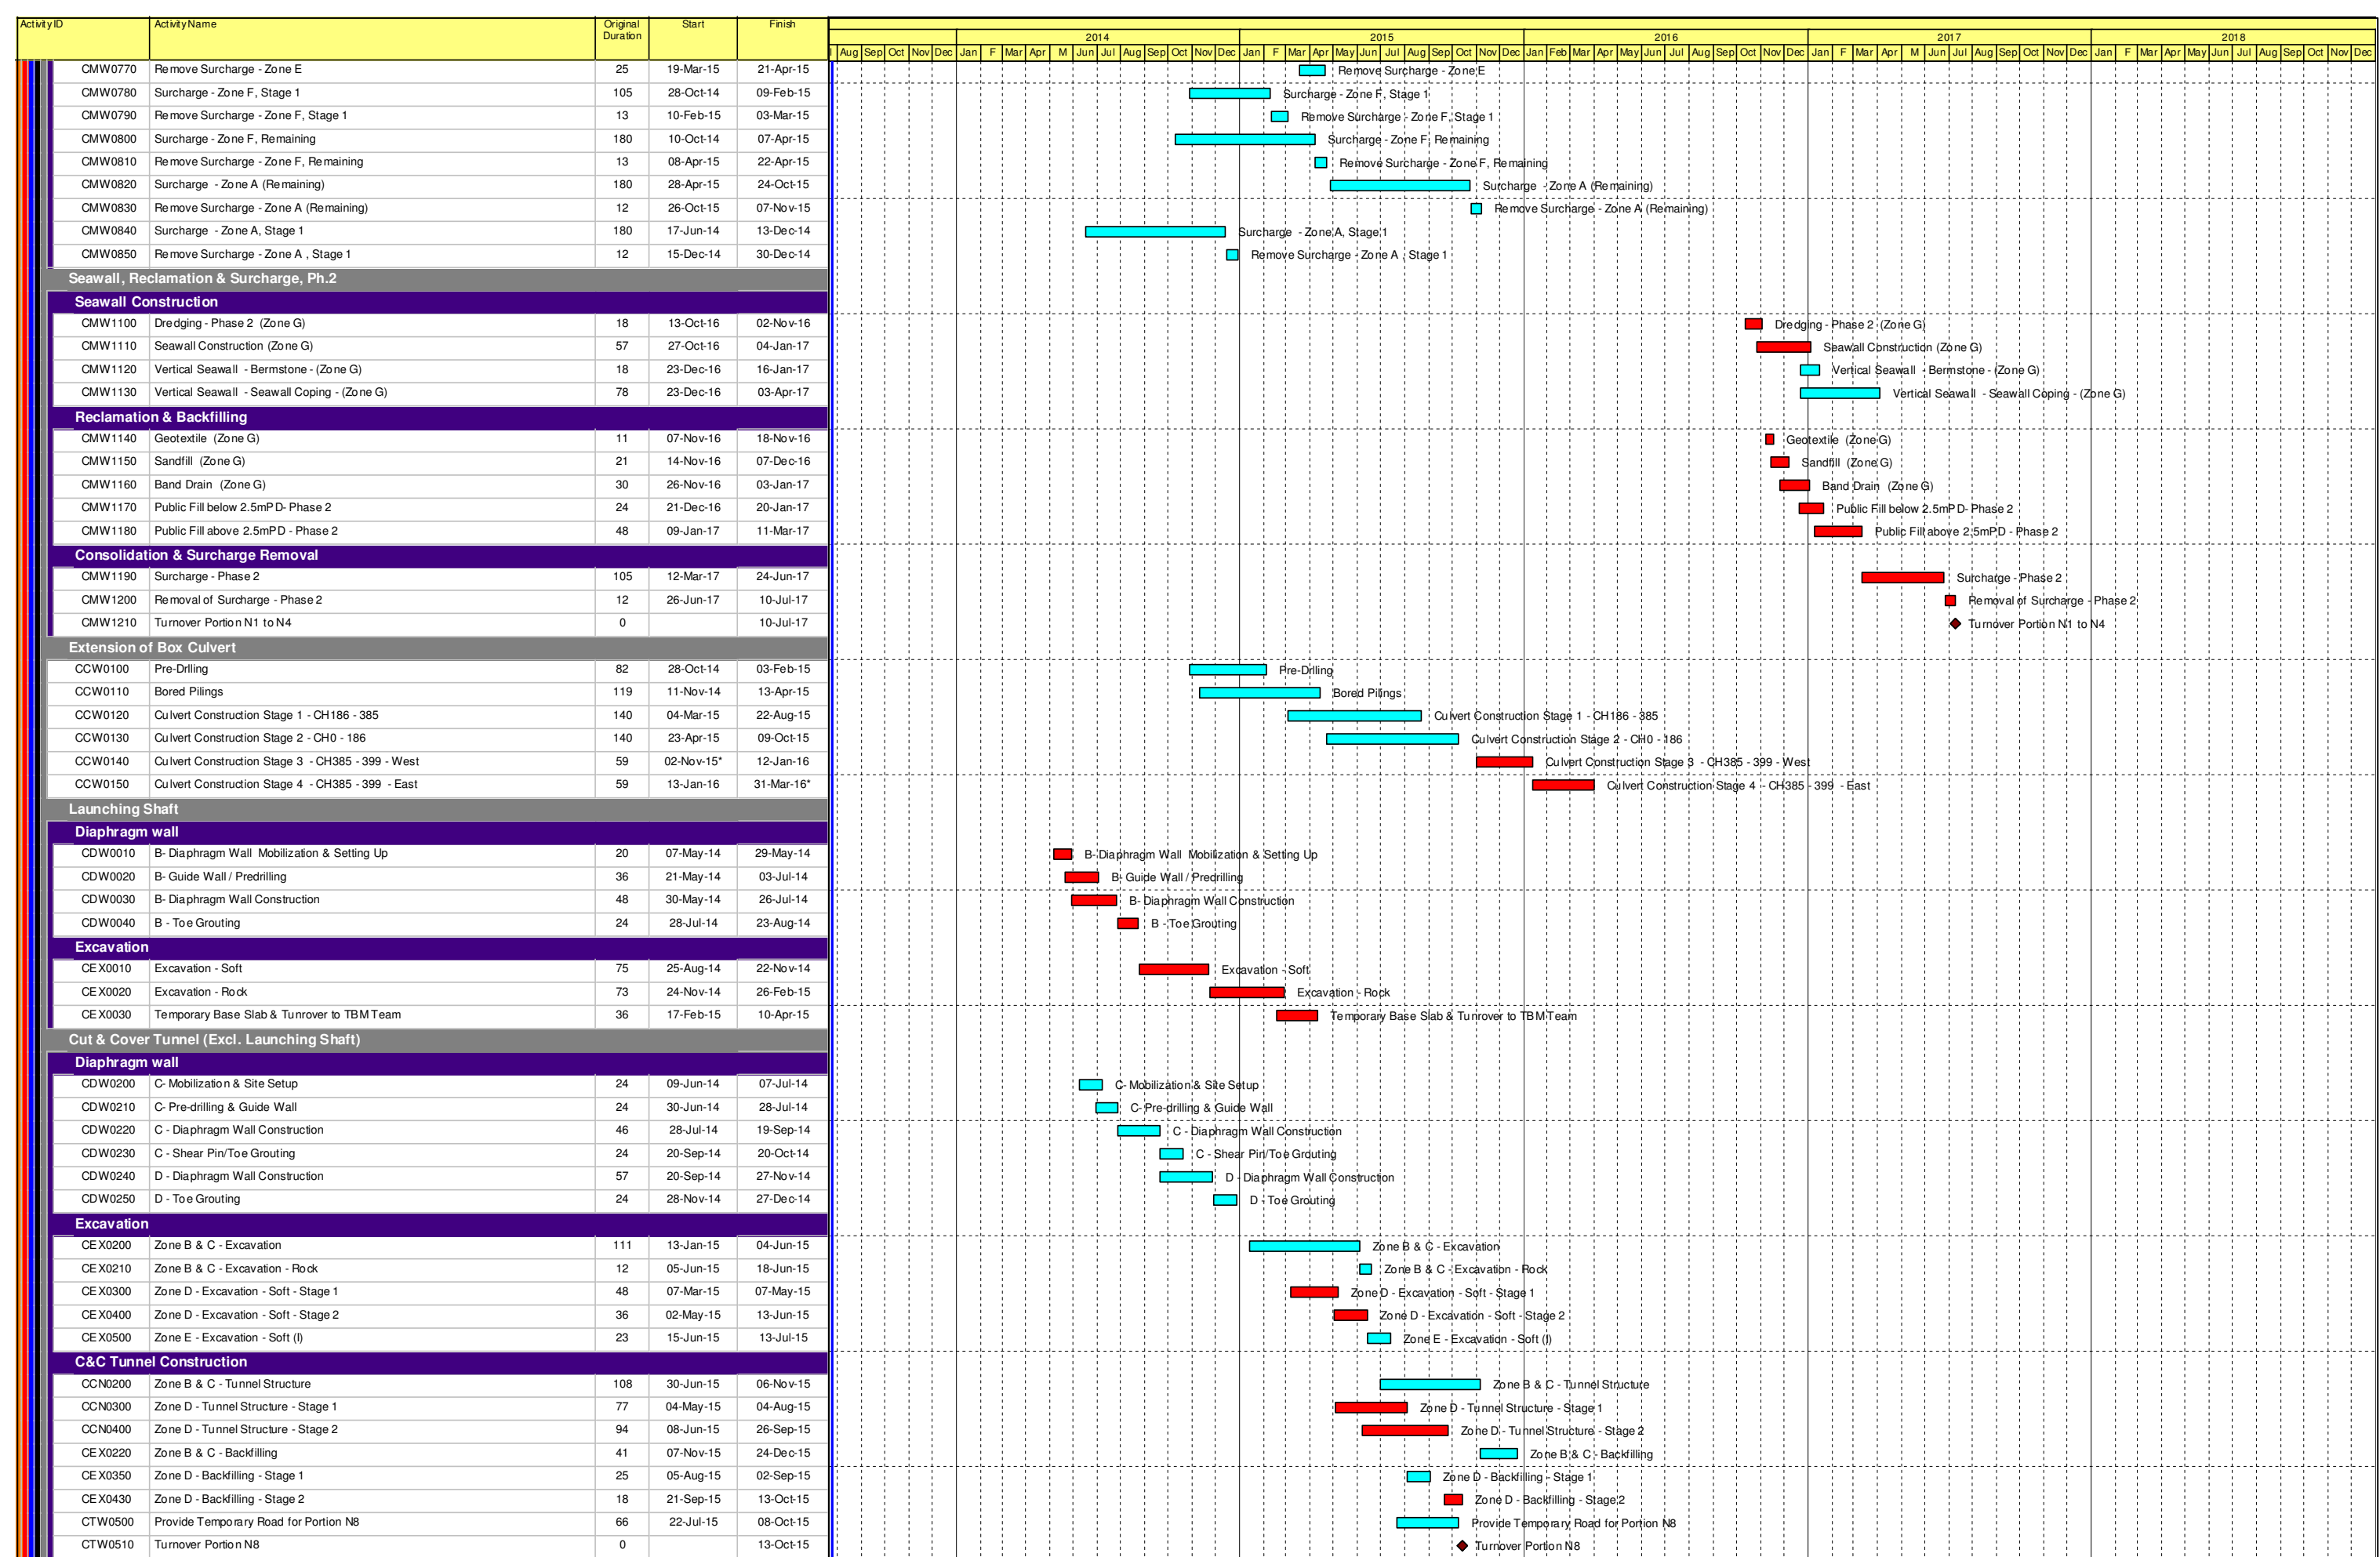

■ Non Critical Activity  
 ■ Critical Activity  
 ◆ Milestone

香港寶嘉  
**Dragages HongKong**  
 BOUYGUES TRAVAUX PUBLICS  
 A member of the Bouygues Construction group  
 Dragages - Bouygues Joint Venture 寶嘉 - 布依格聯營

HY/2012/08 - TMCLK Northern Sub-sea Tunnel Section

Initial Works Programme - Construction

Date	Revision	Checked	Approval
12-Aug-13			

Figure 2.9a

■ Non Critical Activity  
■ Critical Activity  
◆ Milestone