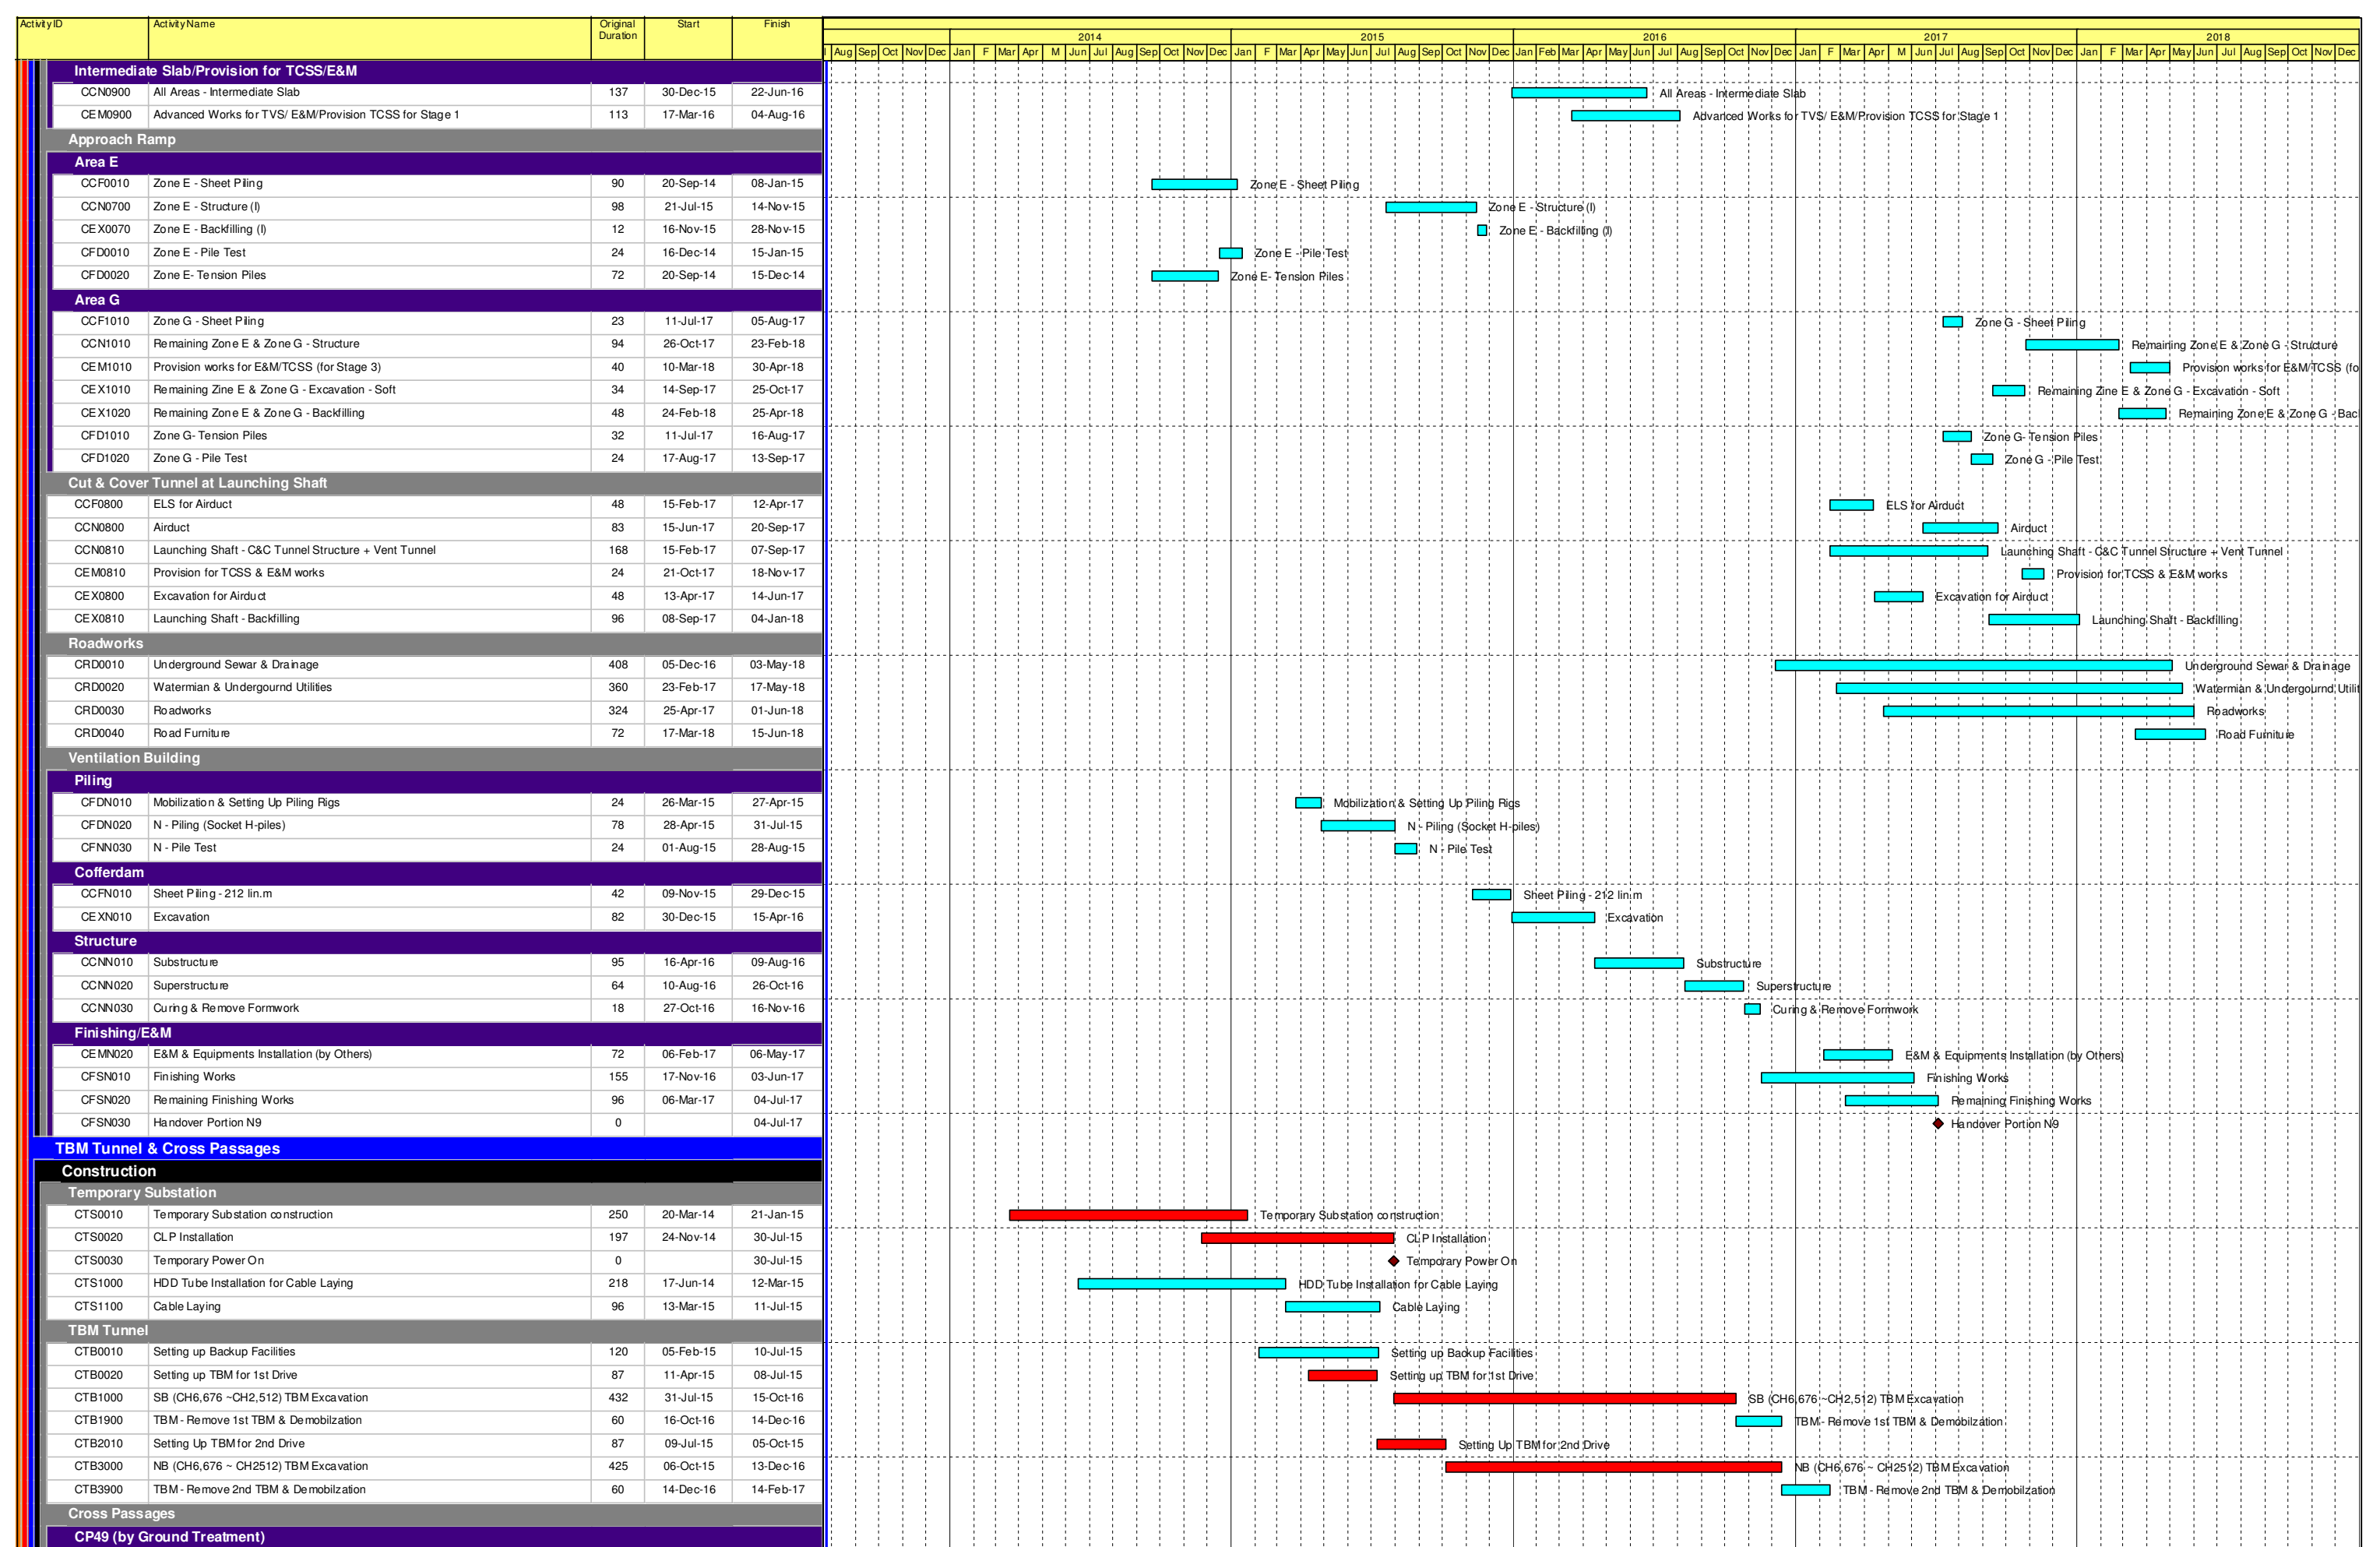

■ Non Critical Activity  
 ■ Critical Activity  
 ◆ Milestone

香港寶嘉  
**Dragages HongKong**  
 BOUYGUES TRAVAUX PUBLICS  
 A member of the Bouygues Construction group  
 Dragages - Bouygues Joint Venture 寶嘉 - 布依格聯營

HY/2012/08 - TMCLK Northern Sub-sea Tunnel Section

Initial Works Programme - Construction

Date	Revision	Checked	Approval
12-Aug-13			

Figure 2.9a

■ Non Critical Activity  
■ Critical Activity  
◆ Milestone